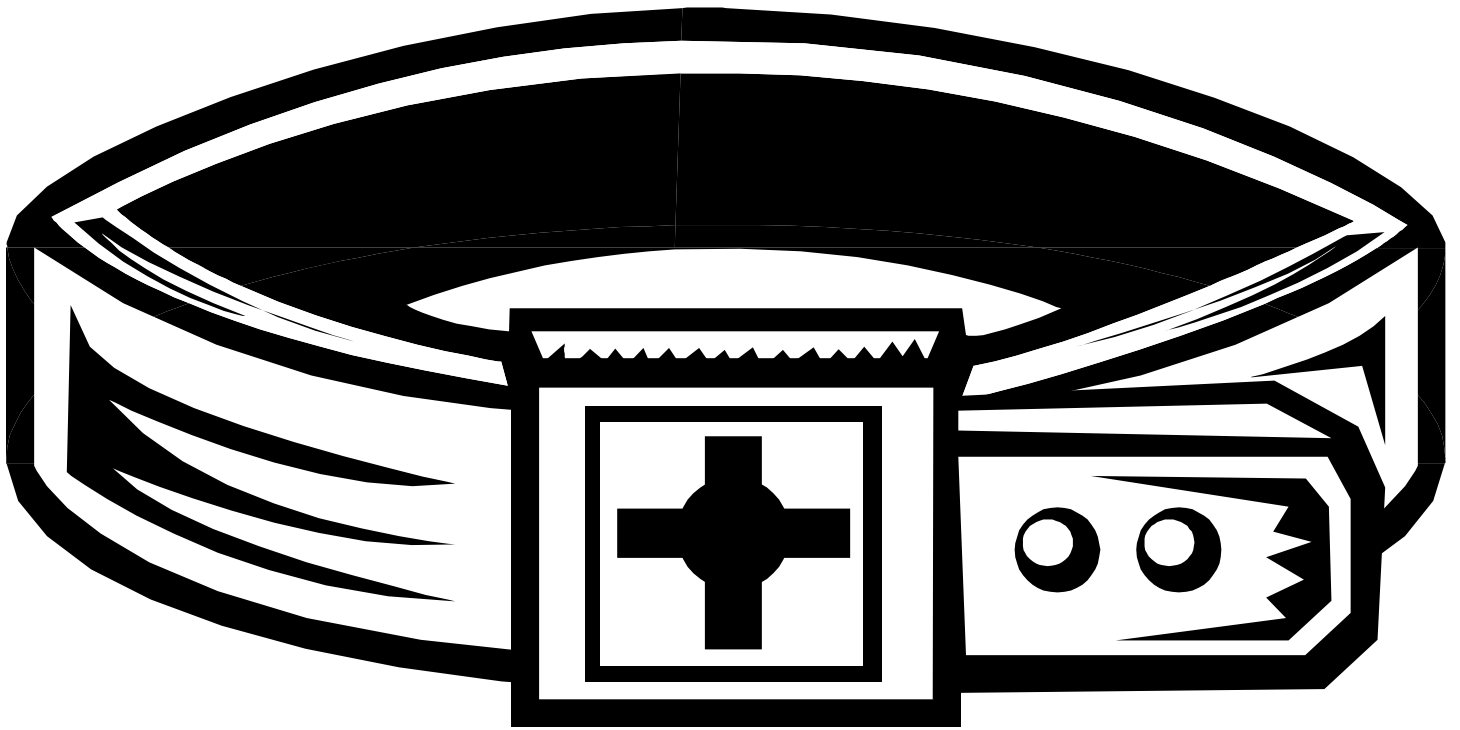

*Put on the whole armor of God*

**Ephesians 6:10-18**

**The Devil is real. God wants us to wear protective armor. God defends us from attacks by the Devil.**

**How many of you have ever seen the movie Toy Story? [show of hands] Do you remember Buzz Lightyear? [one of the characters in the story] Buzz Lightyear had to wear a space suit to protect him from danger. Today I want to tell you about the armor of God. It is explained in the Bible in the Letter to the Ephesians, Chapter 6.**

**The Devil is real. He is a bad angel that God threw out of heaven. He is invisible to us because he is an angel. Angels are only seen by us when God wants us to see them. The Devil also goes by the name Satan or Lucifer. He is the worst angel of them all. He wants to hurt us and cause us to do bad things. He is constantly after us. He wants us to stop following Jesus and sin. He will lie and try to trick us.**

**The first part of armor that is named is the belt.**

**That is the belt of TRUTH**

**~ TRUTH ~**

**We need to always tell the truth.**

**The second piece of armor is  
the breastplate of RIGHTEOUSNESS**