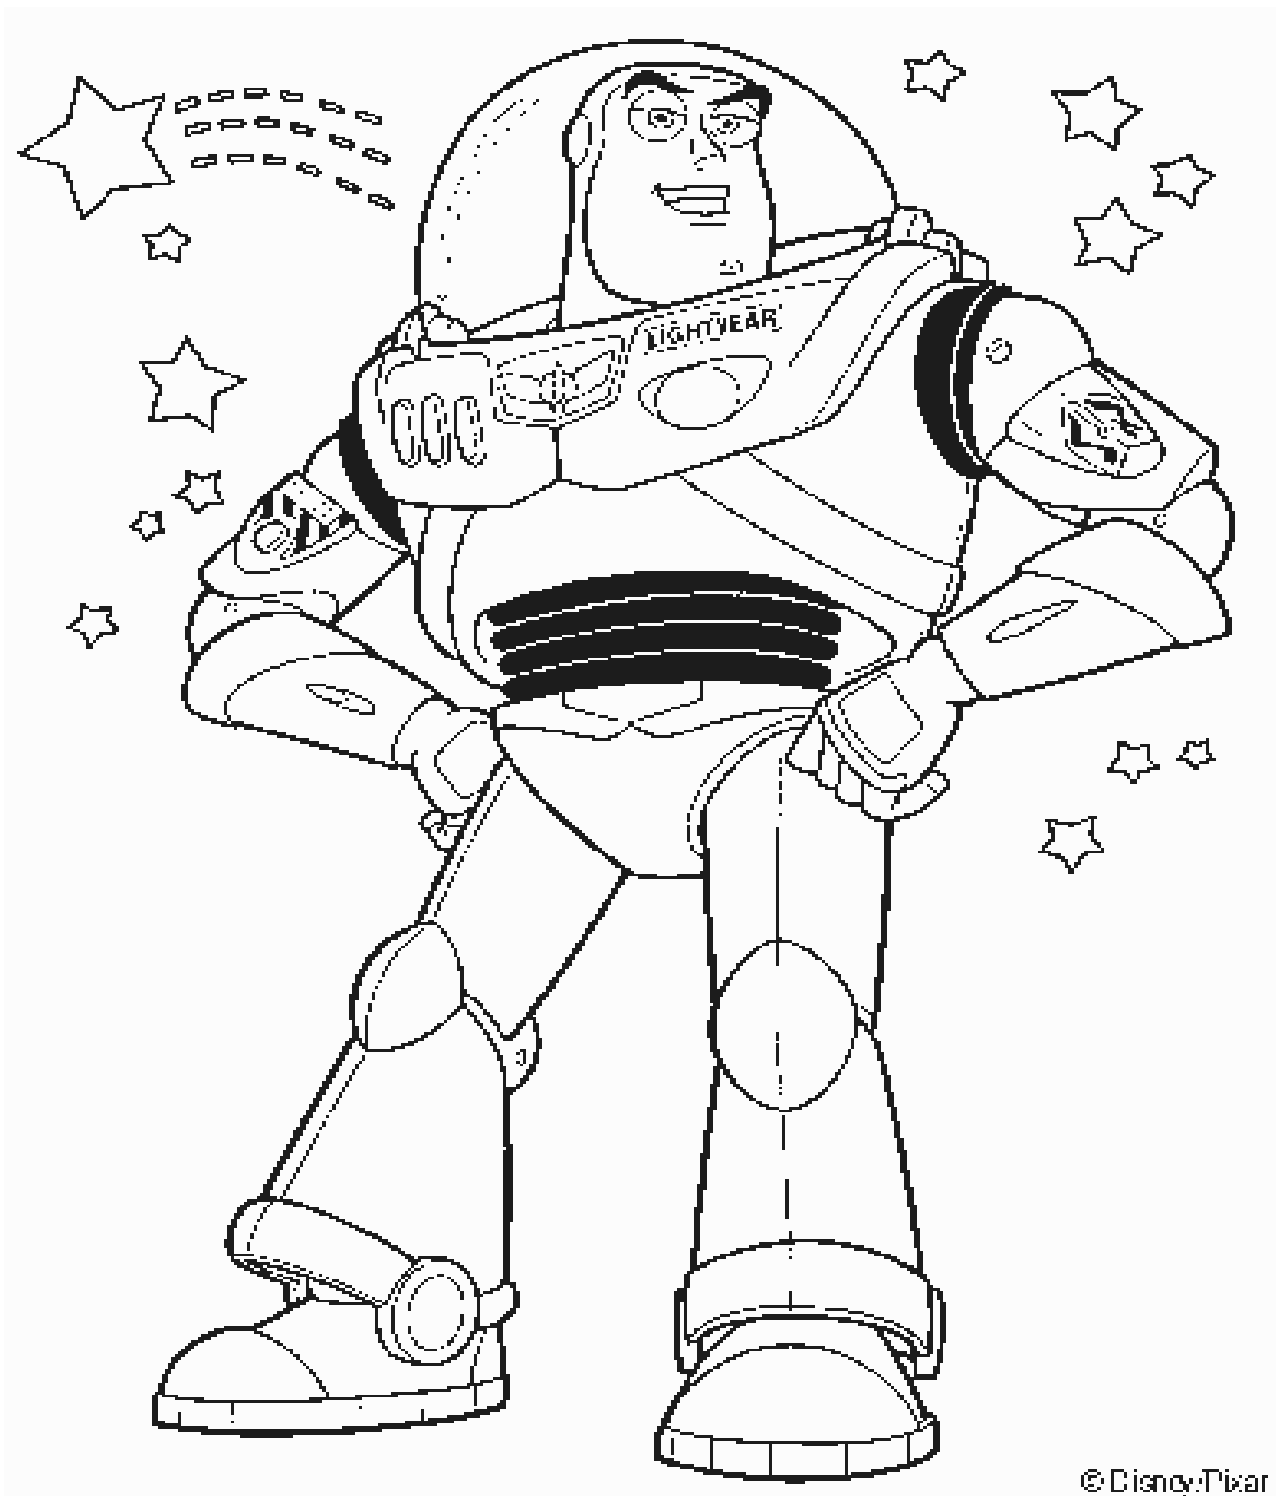

© Disney/Pixar

**On the count of three, ready. 1, 2, 3,
"To infinity and beyond!"**