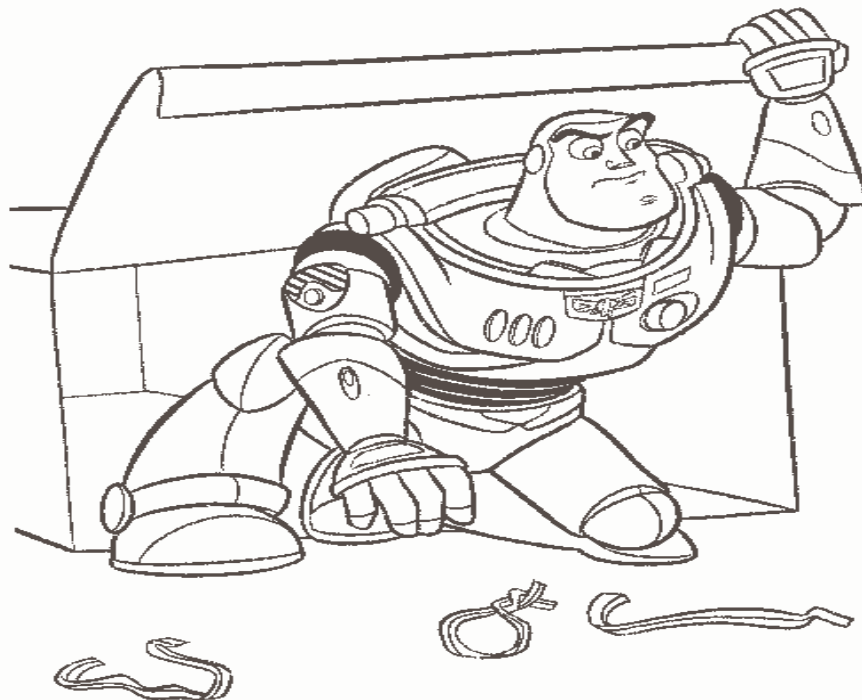

*Put on the whole armor of God*

**Ephesians 6:10-18**

**The Devil is real. God wants us to wear protective armor. God defends us from attacks by the Devil.**

**How many of you have ever seen the movie Toy Story? [show of hands] Do you remember Buzz Lightyear? [one of the characters in the story] Buzz Lightyear had to wear a space suit to protect him from danger. Today I want to tell you about the armor of God. It is explained in the Bible in the Letter to the Ephesians, Chapter 6.**

**The Devil is real. He is a bad angel that God threw out of heaven. He is invisible to us because he is an angel. Angels are only seen by us when God wants us to see them. The Devil also goes by the name Satan or Lucifer. He is the worst angel of them all. He wants to hurt us and cause us to do bad things. He is constantly after us. He wants us to stop following Jesus and sin. He will lie and try to trick us.**

**God is able to defend us from the attacks of Satan. God wants us to put on the armor of God for protection from the Devil. Armor is special clothing we wear for extra protection from danger. Now the Apostle Paul was speaking of armor that a Roman soldier wore. Since we don't see Roman soldiers anymore, let's look at this toy Buzz Lightyear to see what kind of armor to wear.**

**The first part of armor that is named is the belt.**

**That is the belt of TRUTH**

**~ TRUTH ~**

**We need to always tell the truth.**

**The second piece of armor is  
the breastplate of RIGHTEOUSNESS**